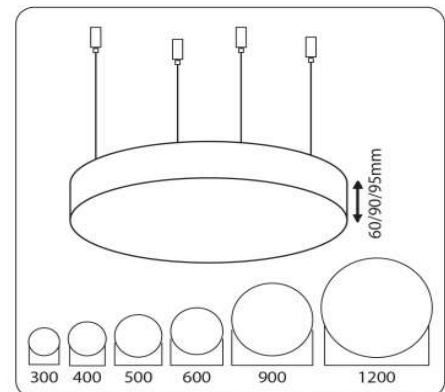

Sovitron Interior Pvt.Ltd.

Model Name

Disc Pendant /DLADISCDPD-105

Description

Architectural Light

Technical description

Dimension	Dia=900mm/1200mm H=60/90/95mm
Frame	Aluminium
Color Tempertaure	4000K
Power	105W
Total Luminous Flux	10500 lm
Efficacy	100 lm/W
IP rating	50
Color Rendering	≥80
Mounting	Pendant
Optics	White Opal Diffuser
Dimming	NON-Dimmable
Operating Voltage	220-240 VAC
Standard Lifetime	L70 minimum at 50,000 burning hours

Image

Dimension diagram

Remarks:-

Address: Plot #7 Saroorpur-Nangla Industrial Area,Ballabgarh-Sohna Road,Faridabad-121005

Email: info@sovitron.com