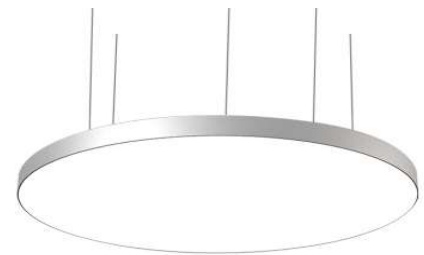

Sovitron Interior Pvt.Ltd.

Model Name

Disc Pendant /DLADISCDPD-105

Description

Architectural Light

Technical description

Dimension	Dia=900mm/1200mm H=60/90/95mm
Frame	Aluminium
Color Tempertaure	4000K
Power	105W
Total Luminous Flux	10500 lm
Efficacy	100 lm/W
IP rating	50
Color Rendering	≥80
Mounting	Pendant
Optics	White Opal Diffuser
Dimming	NON-Dimmable
Operating Voltage	220-240 VAC
Standard Lifetime	L70 minimum at 50,000 burning hours

Image

Dimension diagram